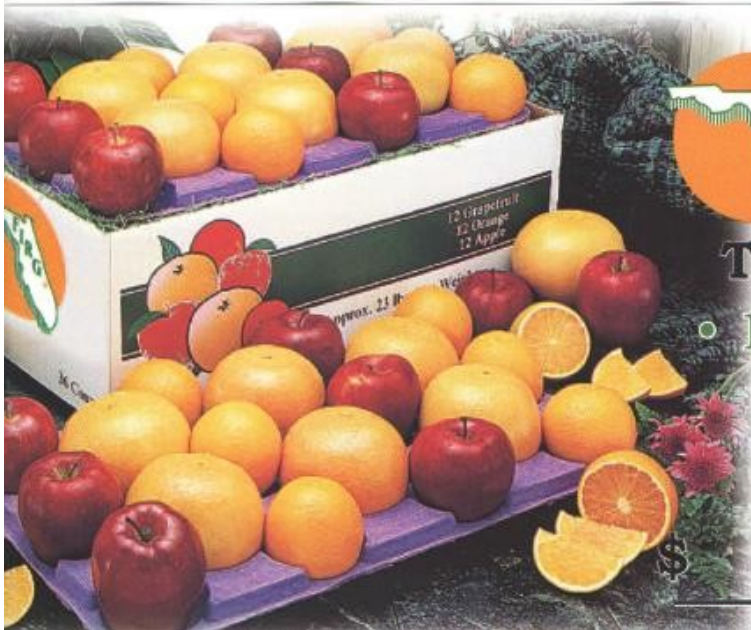

\$ **33**

GRAPEFRUIT

20 lb. Carton
2/5 Bushel
16-24 Grapefruit

\$ **22**

40 lb. Carton
4/5 Bushel
36-48 Grapefruit

\$ **33**

AVAILABLE IN CERTAIN AREAS

MIXED CARTON ORANGES & GRAPEFRUIT

20 lb. Carton
2/5 Bushel
16 Oranges & 9 Grapefruit

\$ **25**

40 lb. Carton
4/5 Bushel
32 Oranges & 18 Grapefruit

\$ **35**

TANGELOS

20 lb. Carton
2/5 Bushel
36-50 Tangelos

\$ **22**

40 lb. Carton
4/5 Bushel
72-100 Tangelos

\$ **33**

Note: Number of total pieces will vary according to size of individual pieces. Weight is an approximation.

**FLORIDA
INDIAN RIVER GROVES**

CITRUS DELIGHT

- 12 Oranges
- 12 Grapefruit
- 12 Tangelos

\$ 35.00

**FLORIDA
INDIAN RIVER GROVES**

TRIPLE CHARMER

- 12 Apples
- 12 Grapefruit
- 12 Navels

35.00

2011 DHS Band Fruit Sale

Orders due November 9, 2012

- Please pay at time of order.
- Fruit will arrive in mid-December